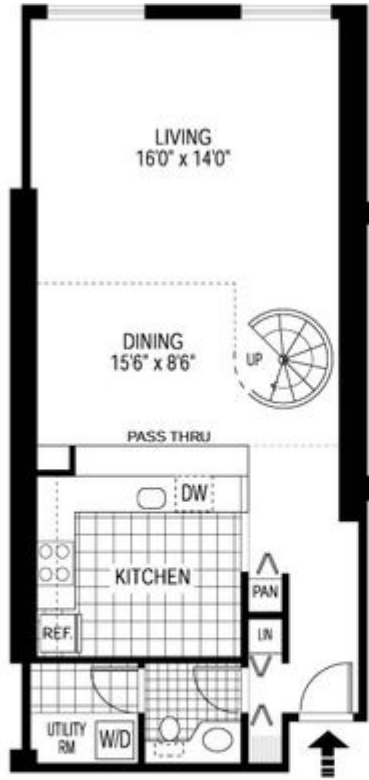

Apartment # 902 square feet

Lower Level

Upper Level / Loft