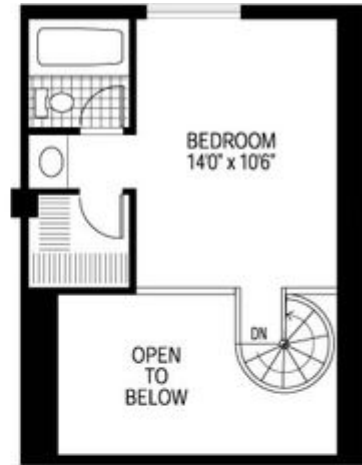

Apartment # 902 square feet

Lower Level

Upper Level / Loft